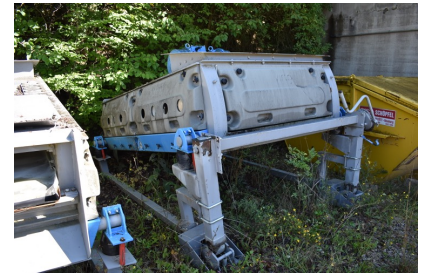

### **VIRTO Multi-Frequency Screen RS 2814.1 (2 units)**

#### TECHNICAL SPECIFICATIONS

Manufacturer: VIRTO

Description: Multi-Frequency Screen

Version: Dry screening

Type: RS 2814.1

Year of construction: 2010

Number of screen decks: 1 screen deck

Screen length: 2.800 mm

Screen width: 1.400 mm

Screen inclination: adjustable by crank system

Screening area: 3,6 sqm

Application range: 25 mm - 20 µm

Drive type: electric unbalance motor

Drive power: 4,1 kW

Frequency: 50 Hz